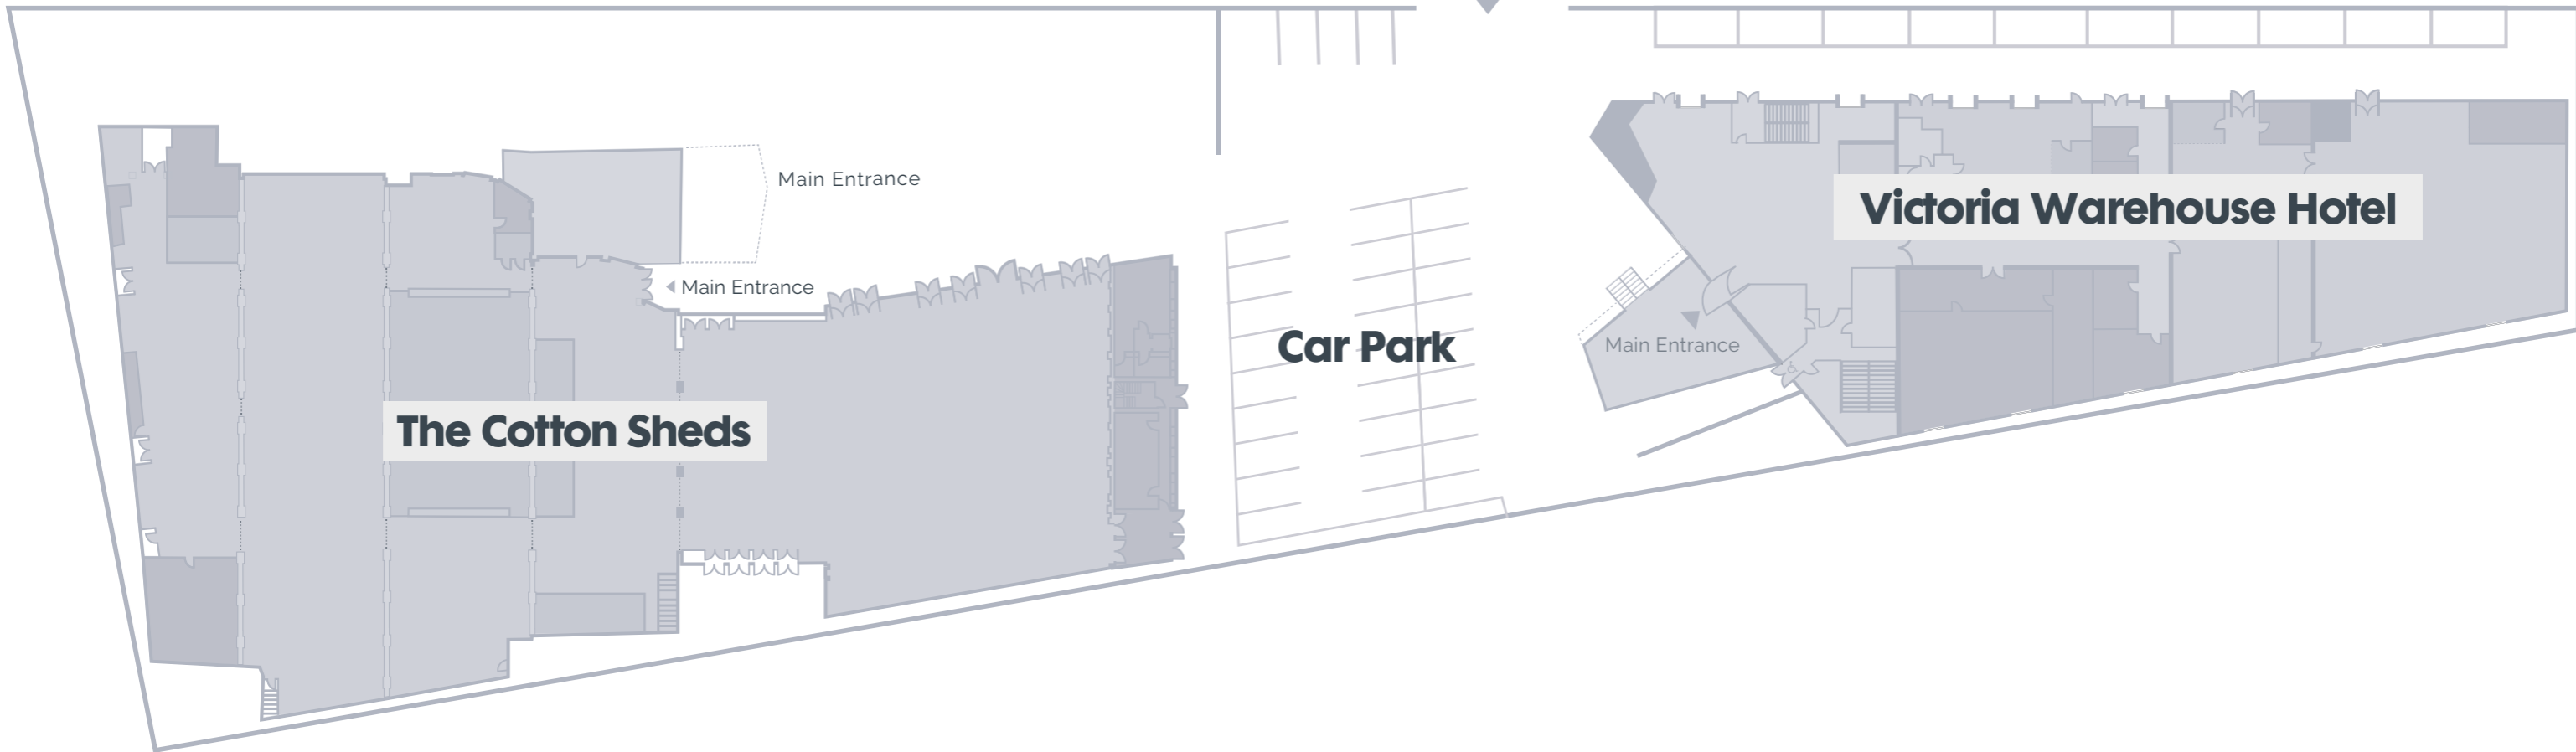

Victoria Warehouse Site Map

◀ E3 Car Park

Main Entrance
Trafford Wharf Road

Victoria Warehouse Hotel Ground Floor

Victoria Warehouse Hotel Basement level

Cotton Sheds Ground floor

Cotton Sheds First floor

Square cubic meters:

Shed E	308	Shed G	600
Shed F	600	Mezzanine	512

The Bays

Square cubic meters:

Bay 1

207

Bay 2

414

The Archives