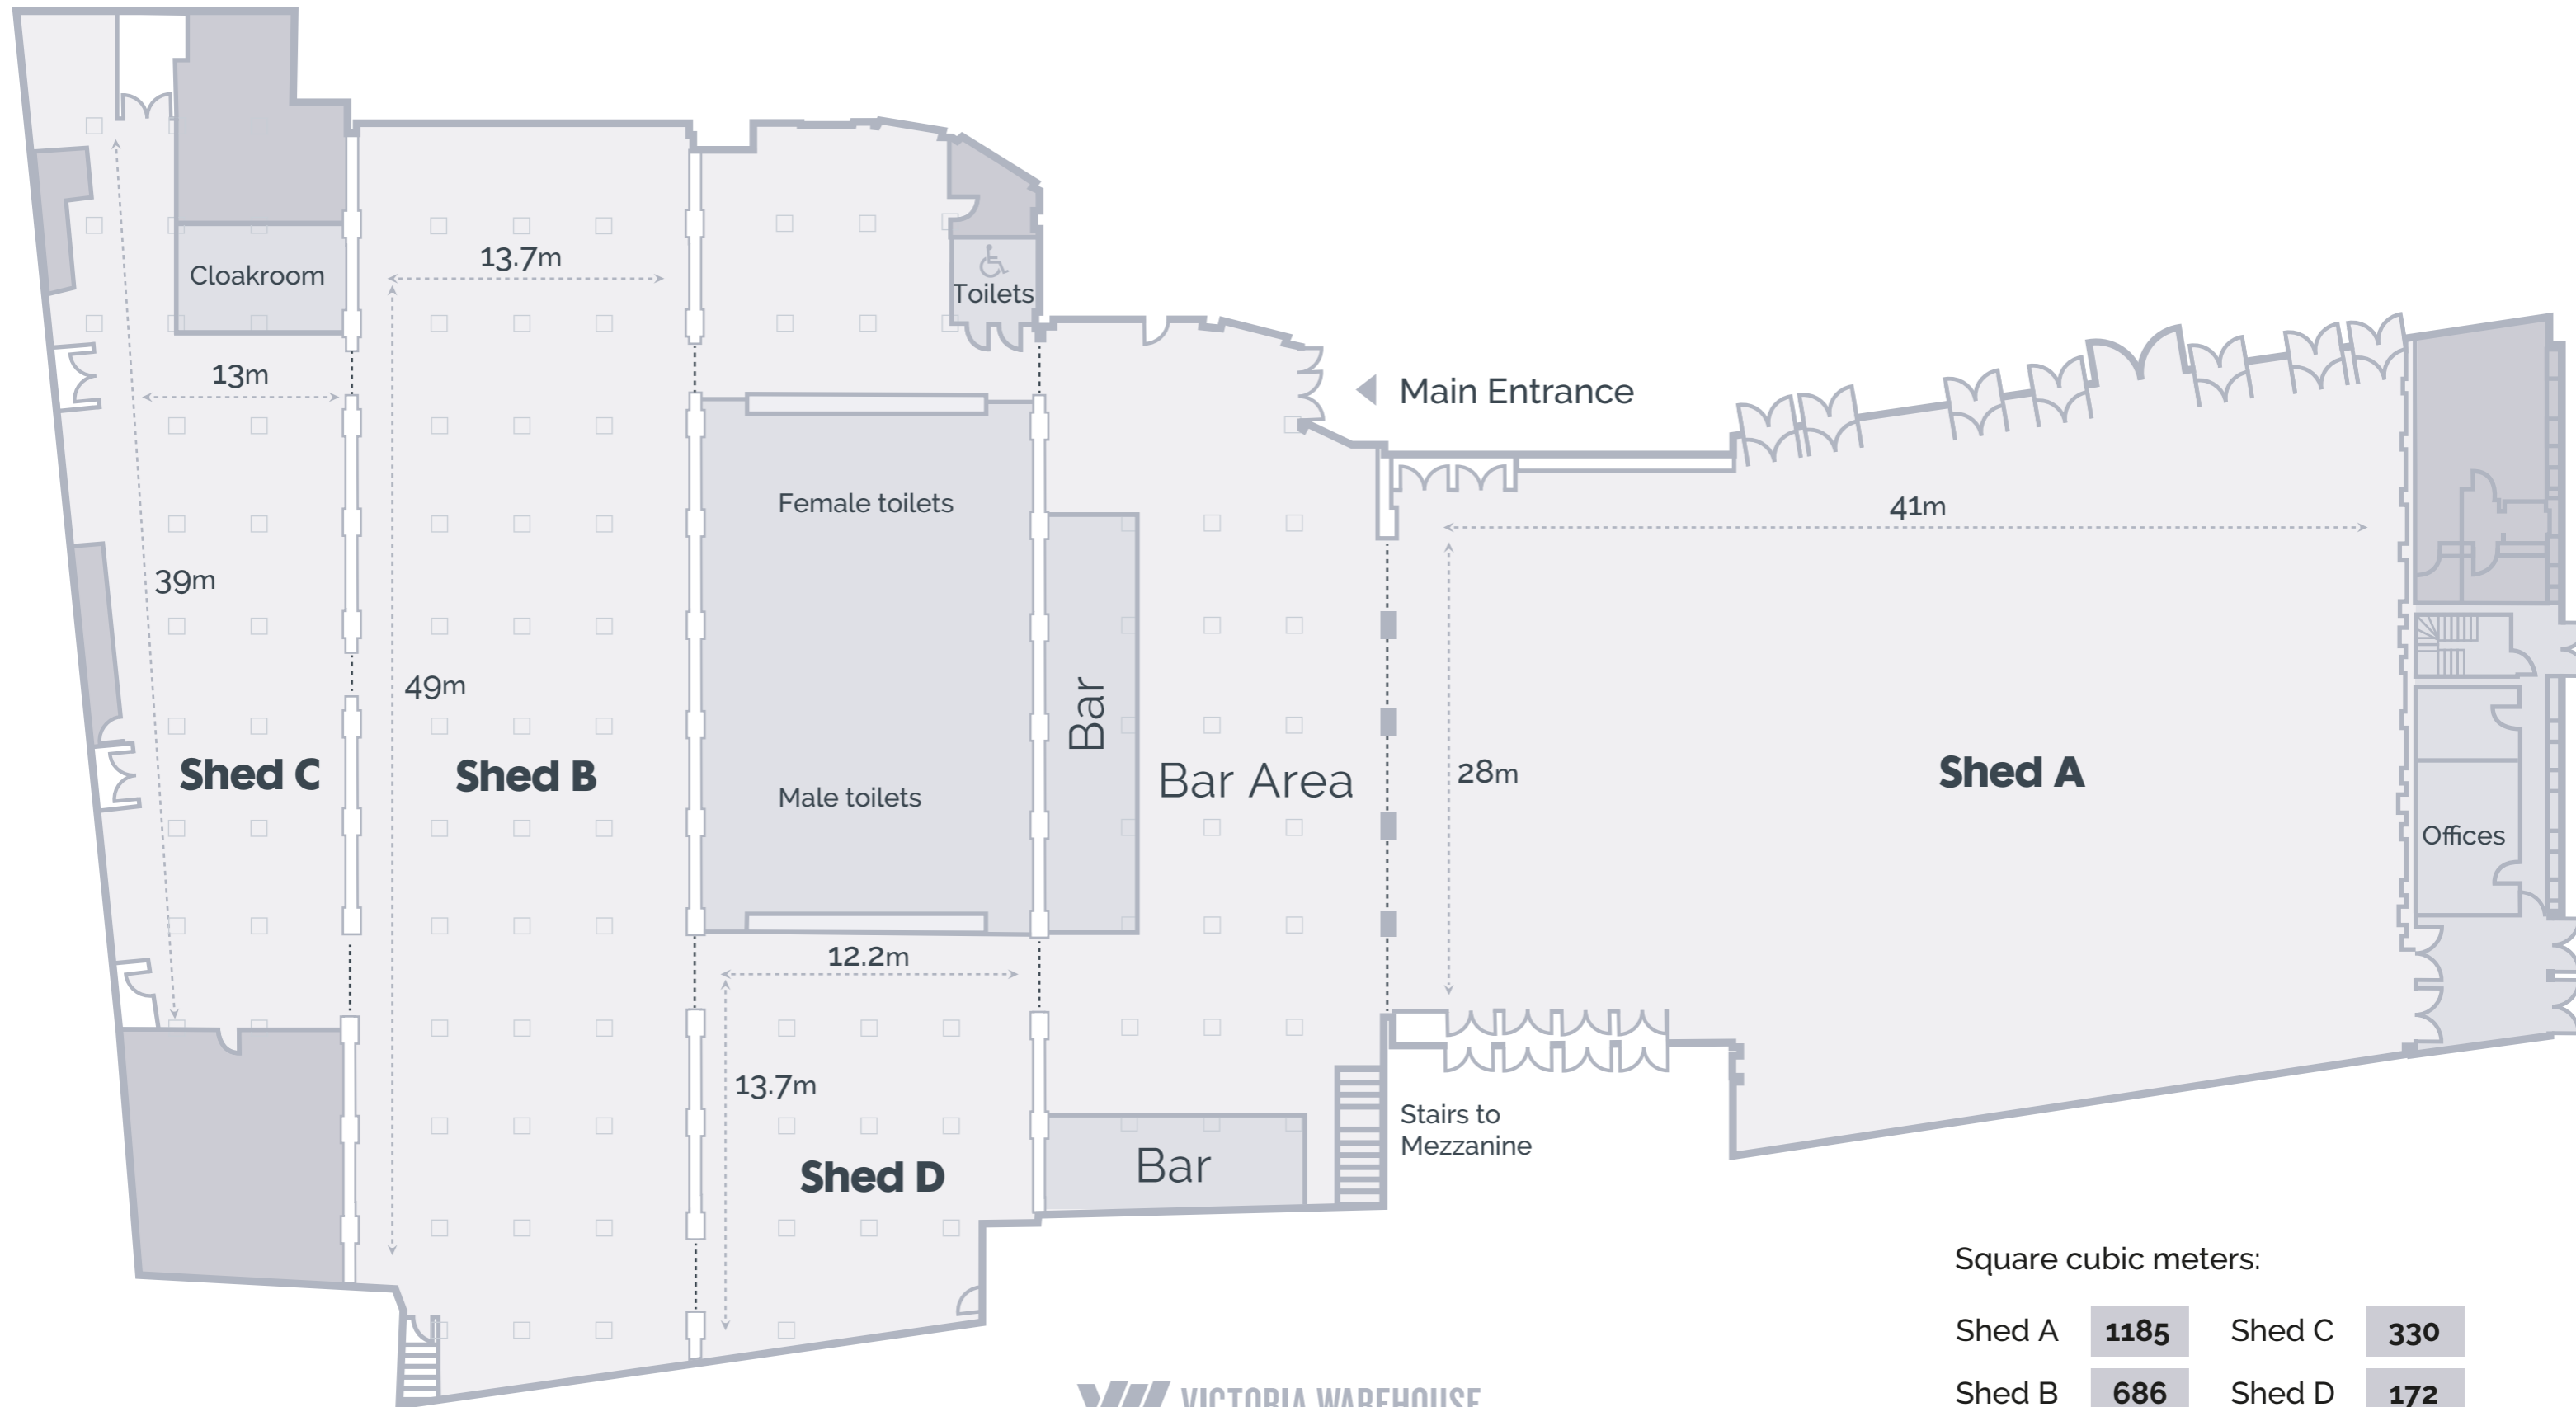

Victoria Warehouse Site Map

◀ E3 Car Park

Main Entrance
Trafford Wharf Road

Victoria Warehouse Hotel Ground Floor

Victoria Warehouse Hotel Basement level

Cotton Sheds Ground floor

Cotton Sheds First floor

Square cubic meters:

Shed E	308	Shed G	600
Shed F	600	Mezzanine	512

The Bays

Square cubic meters:

Bay 1

207

Bay 2

414

The Archives

116

Cellars 2

300

The Skyhook

Square cubic meters:

The Skyhook **127**

The Cinema

Step free
entrance

Main Entrance

Square cubic meters:

The Cinema **32**