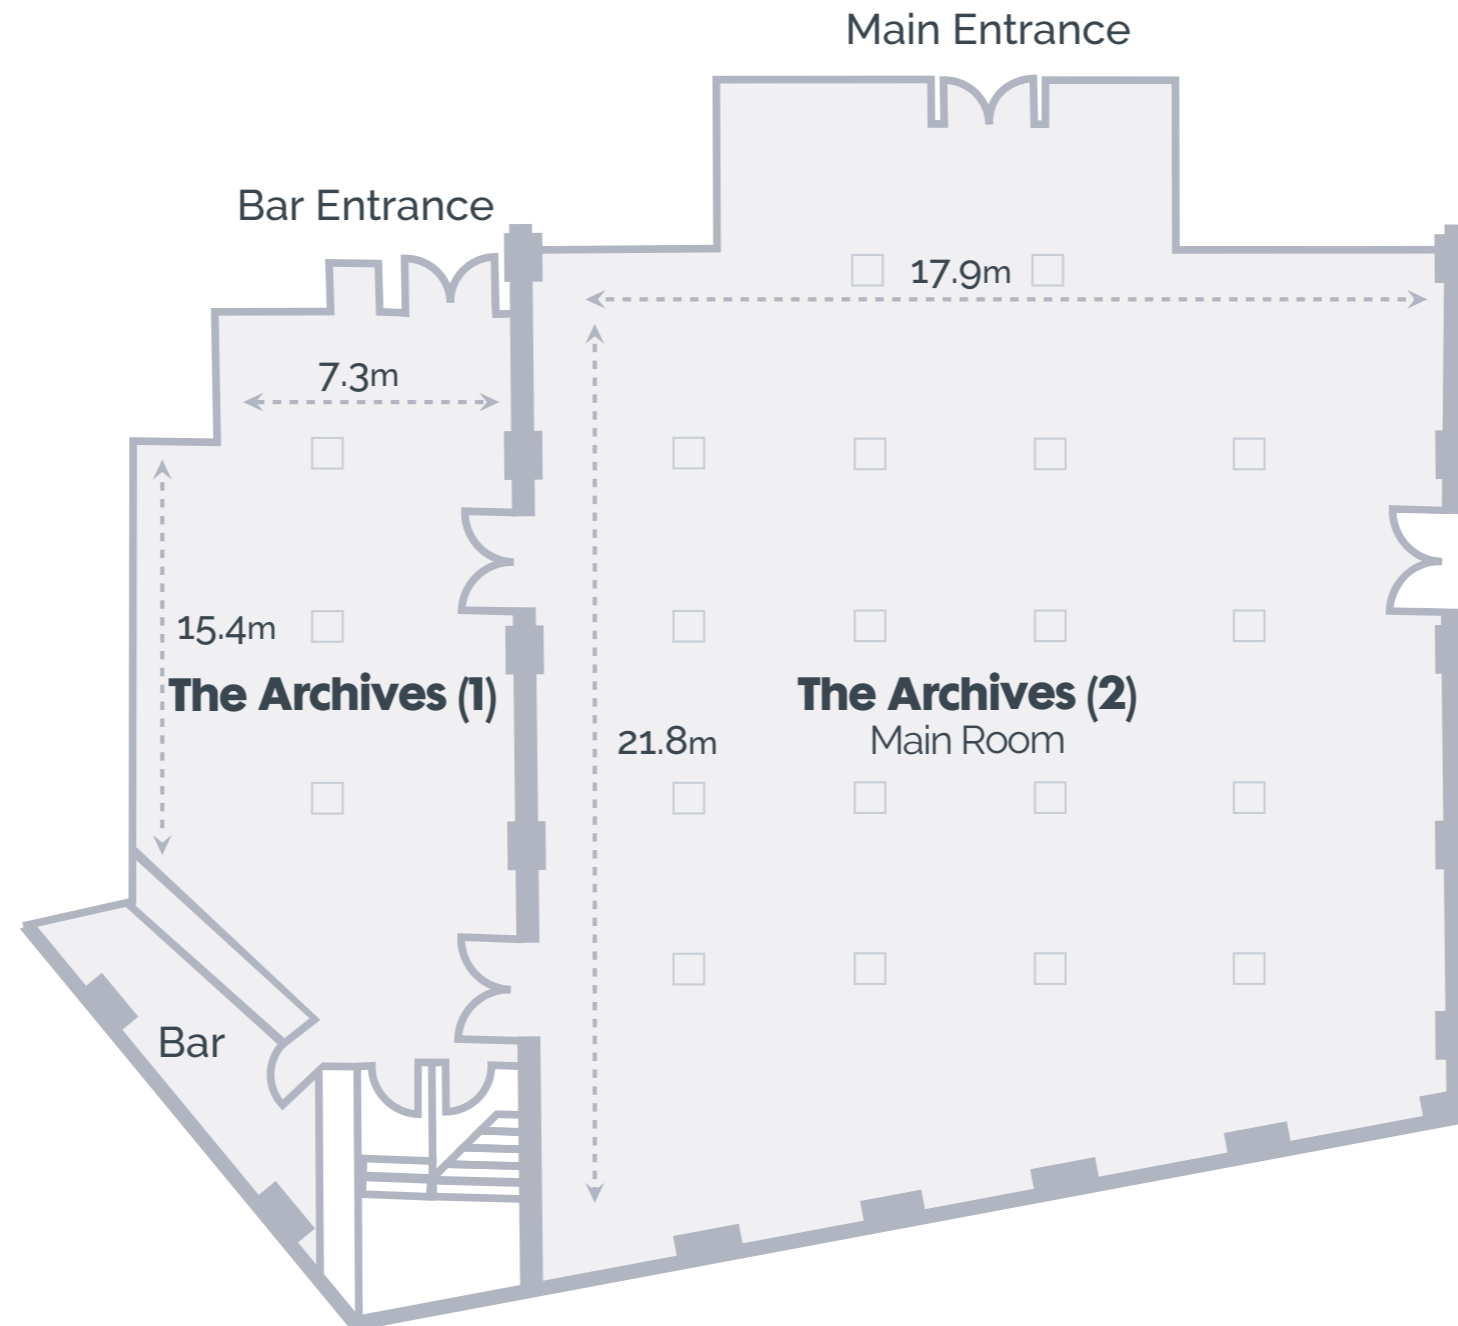

Victoria Warehouse Site Map

◀ E3 Car Park

Main Entrance
Trafford Wharf Road

Victoria Warehouse Hotel Ground Floor

Victoria Warehouse Hotel Basement level

Cotton Sheds Ground floor

Cotton Sheds First floor

Square cubic meters:

Shed E	308	Shed G	600
Shed F	600	Mezzanine	512

The Bays

Square cubic meters:

Bay 1

207

Bay 2

414

The Archives

116

Cellars 2

300

The Skyhook

Square cubic meters:

The Skyhook **127**

The Cinema

Step free
entrance

Main Entrance

Square cubic meters:

The Cinema **32**