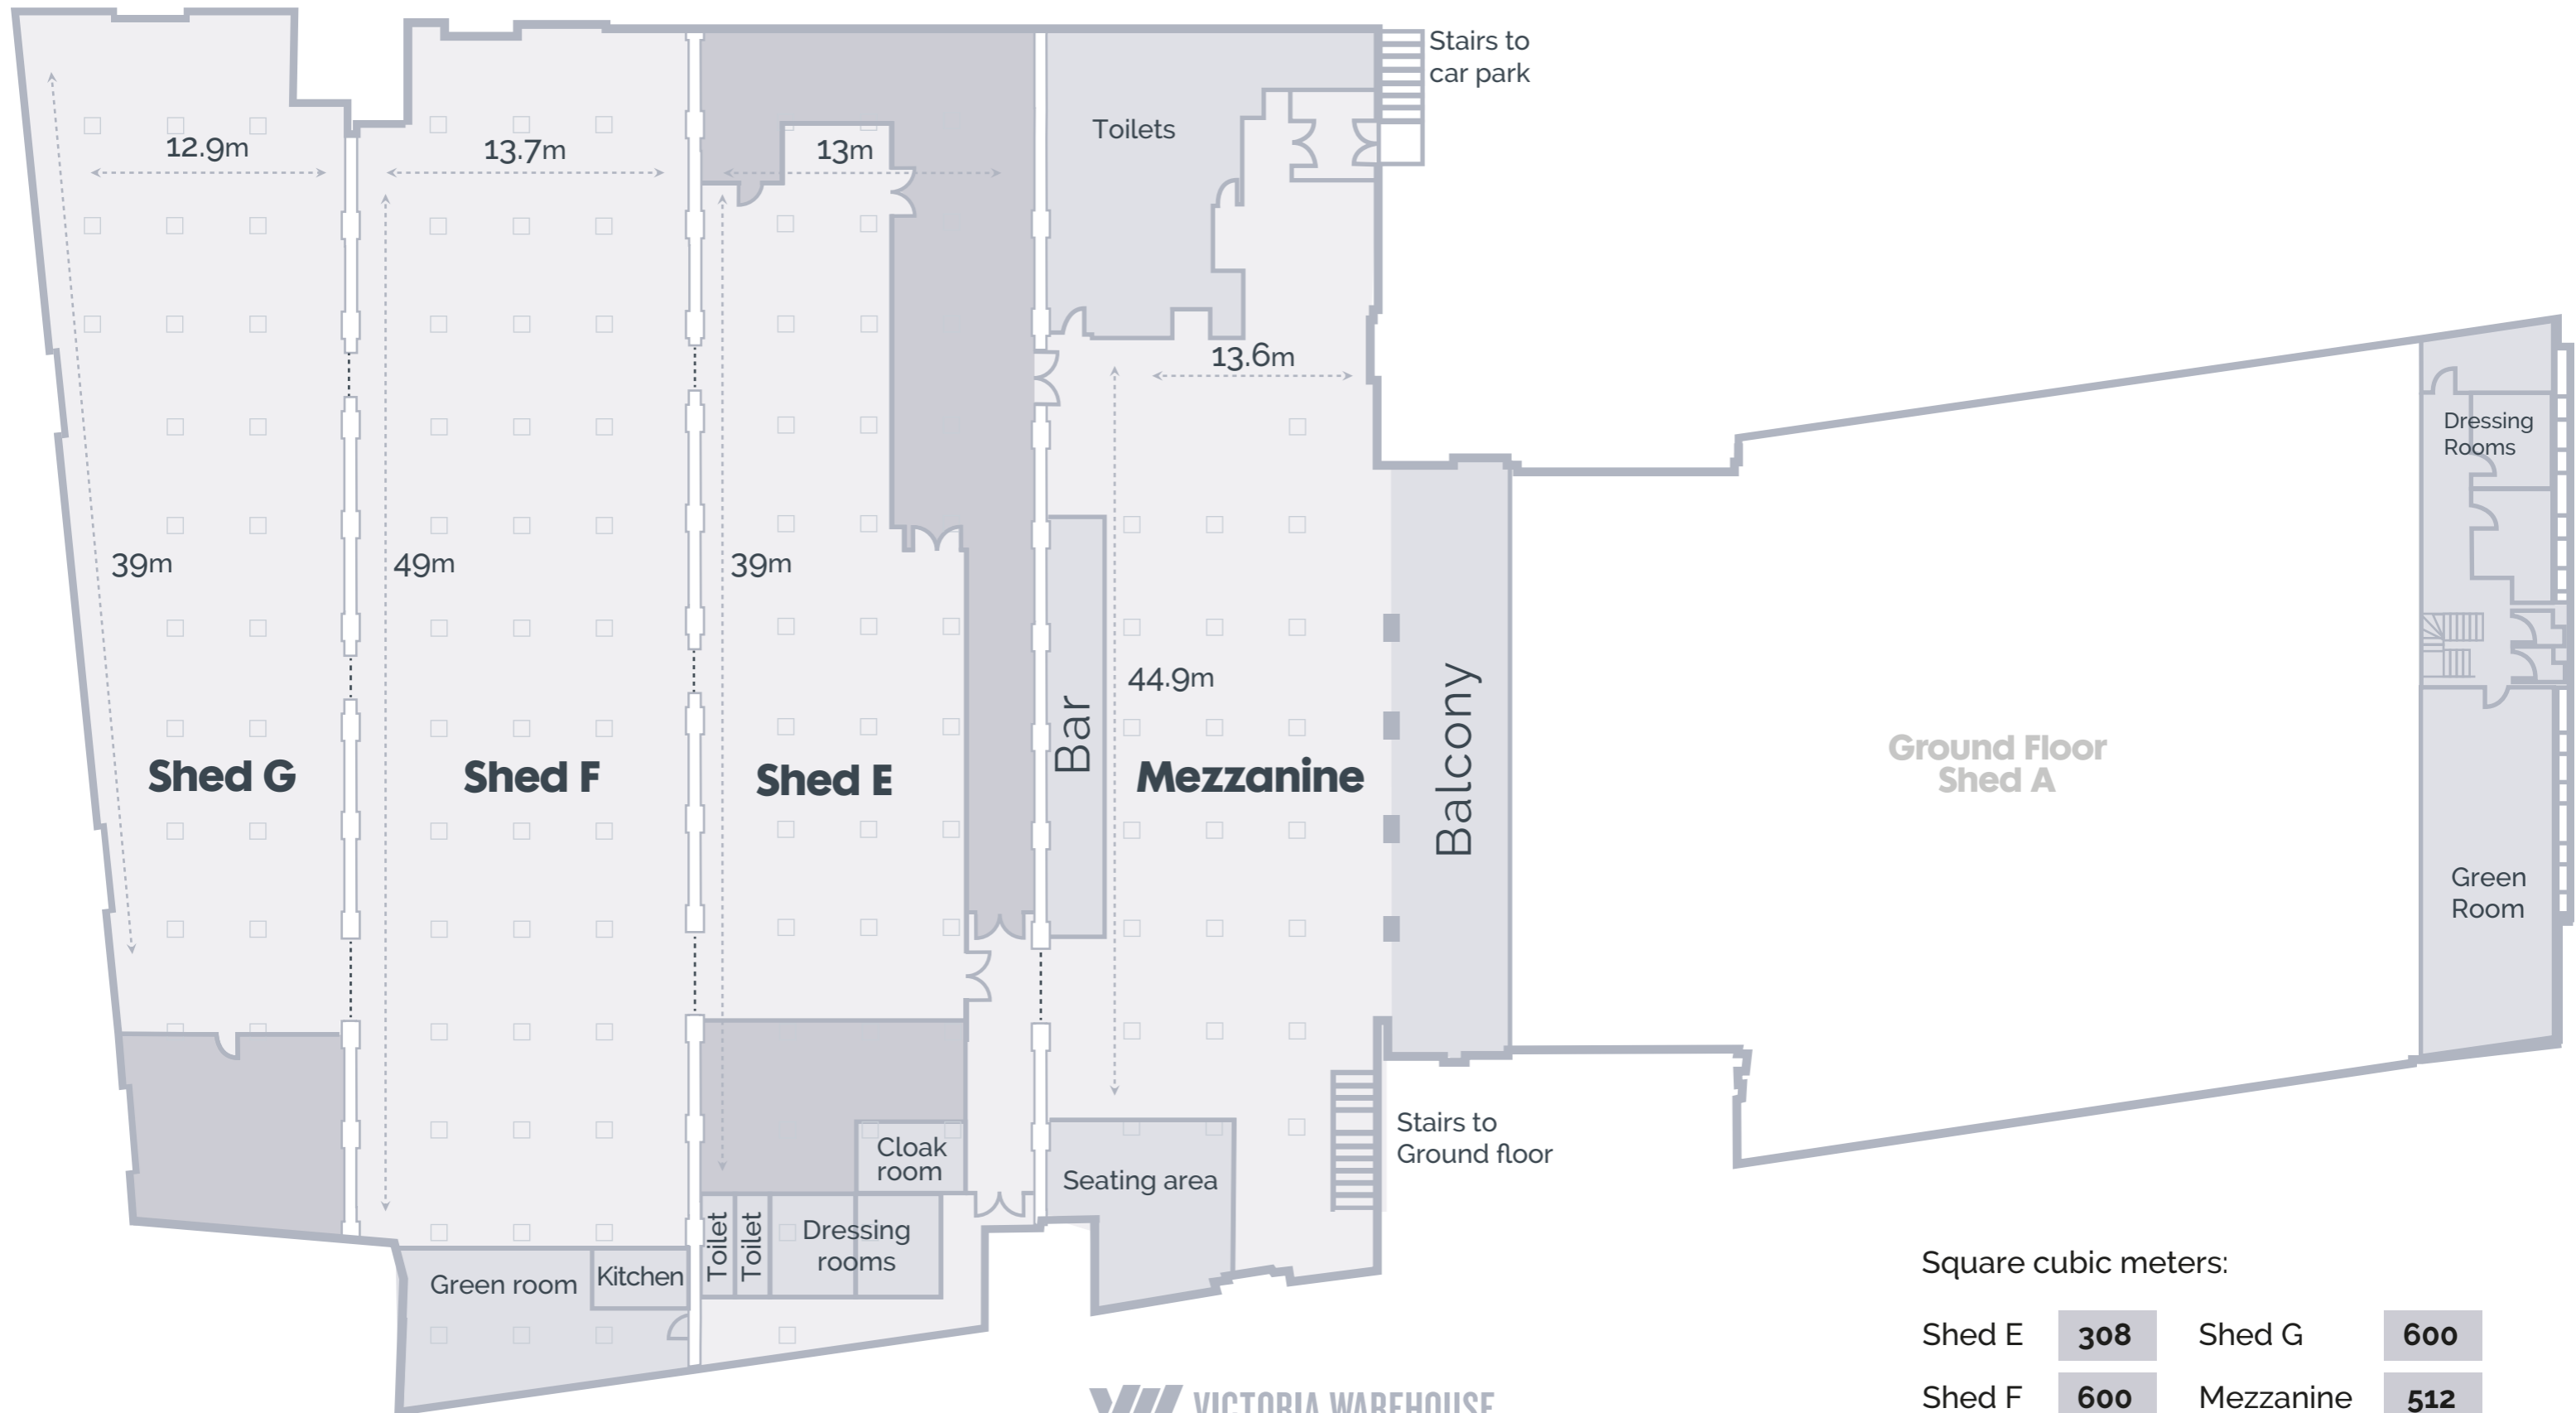

Victoria Warehouse Site Map

◀ E3 Car Park

Main Entrance
Trafford Wharf Road

Victoria Warehouse Hotel Ground Floor

Victoria Warehouse Hotel Basement level

Cotton Sheds Ground floor

Cotton Sheds First floor

Square cubic meters:

Shed E	308	Shed G	600
Shed F	600	Mezzanine	512

The Bays

Square cubic meters:

Bay 1

207

Bay 2

414

The Archives

116

Cellars 2

300

The Skyhook

Square cubic meters:

The Skyhook **127**

The Cinema

Step free
entrance

Main Entrance

Square cubic meters:

The Cinema **32**