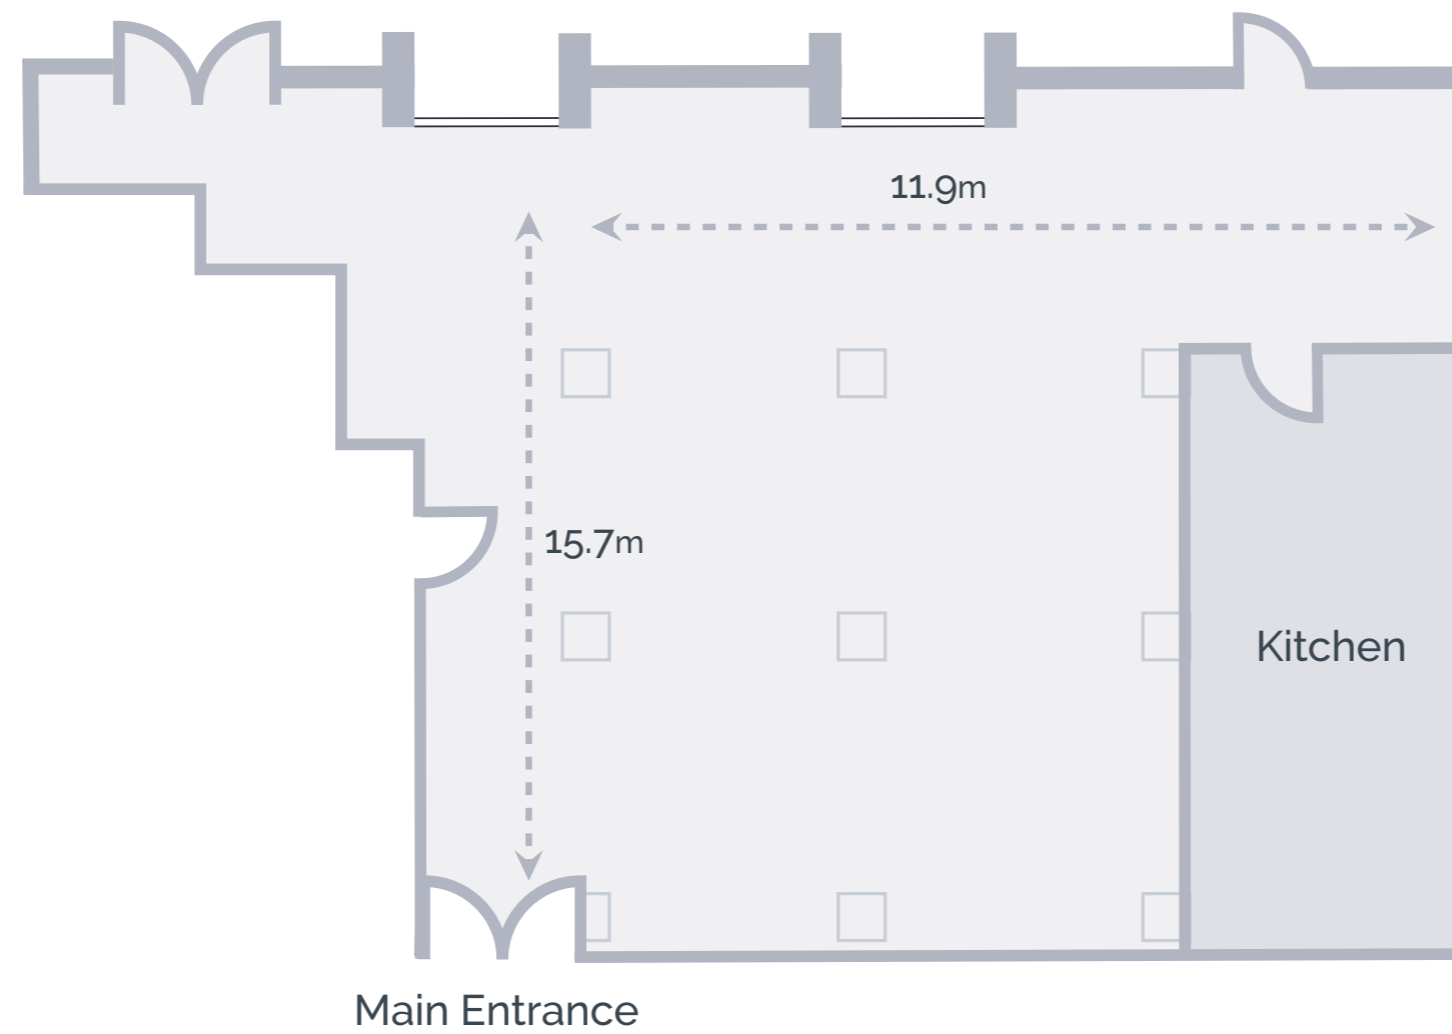

Victoria Warehouse Site Map

◀ E3 Car Park

Main Entrance
Trafford Wharf Road

Victoria Warehouse Hotel Ground Floor

Victoria Warehouse Hotel Basement level

Cotton Sheds Ground floor

Cotton Sheds First floor

Square cubic meters:

Shed E	308	Shed G	600
Shed F	600	Mezzanine	512

The Bays

Square cubic meters:

Bay 1

207

Bay 2

414

The Archives

116

Cellars 2

300

The Skyhook

Square cubic meters:

The Skyhook **127**

The Cinema

Step free
entrance

Main Entrance

Square cubic meters:

The Cinema **32**