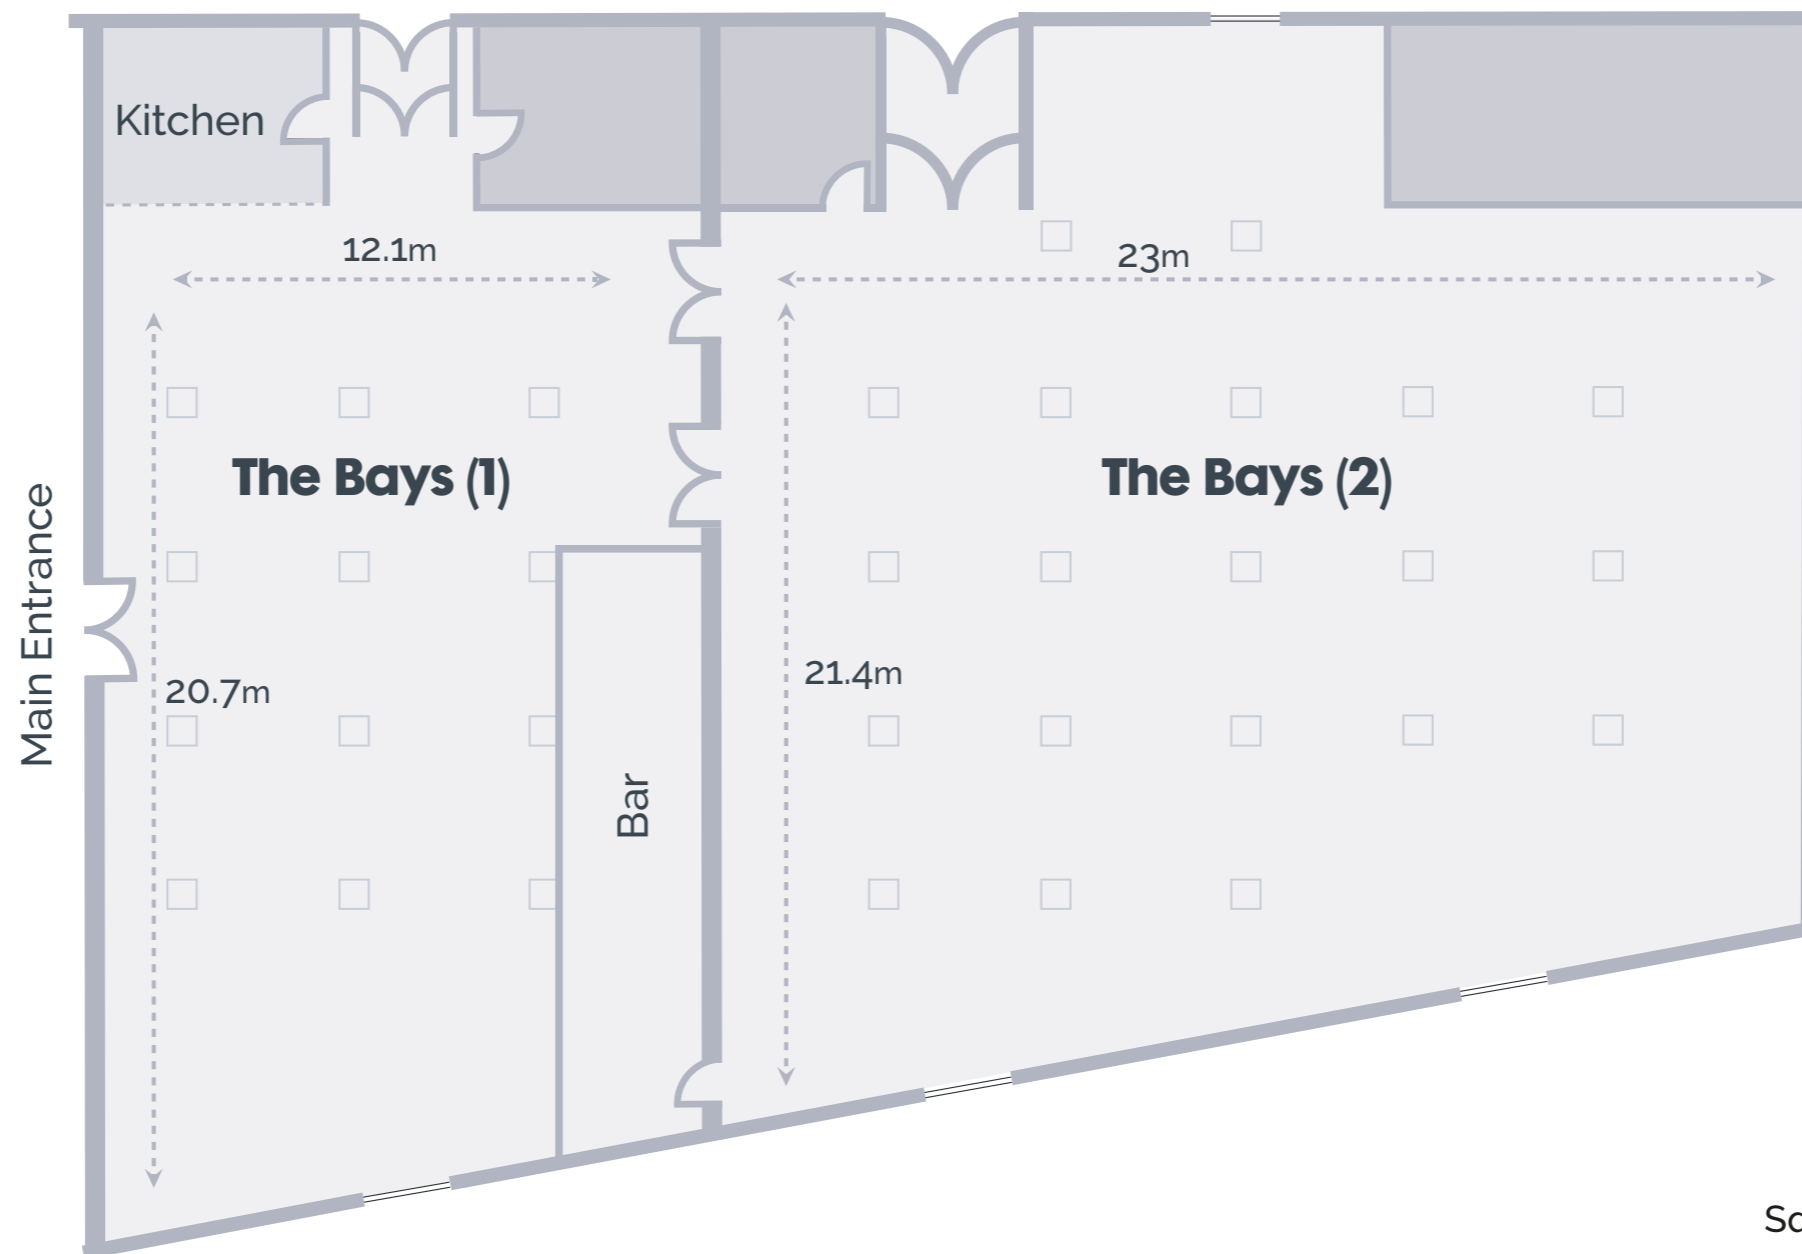

Victoria Warehouse Site Map

◀ E3 Car Park

Main Entrance
Trafford Wharf Road

Victoria Warehouse Hotel Ground Floor

Victoria Warehouse Hotel Basement level

Cotton Sheds Ground floor

Cotton Sheds First floor

Square cubic meters:

Shed E	308	Shed G	600
Shed F	600	Mezzanine	512

The Bays

Square cubic meters:

Bay 1

207

Bay 2

414

The Archives

116

Cellars 2

300

The Skyhook

Square cubic meters:

The Skyhook **127**

The Cinema

Step free
entrance

Main Entrance

Square cubic meters:

The Cinema **32**