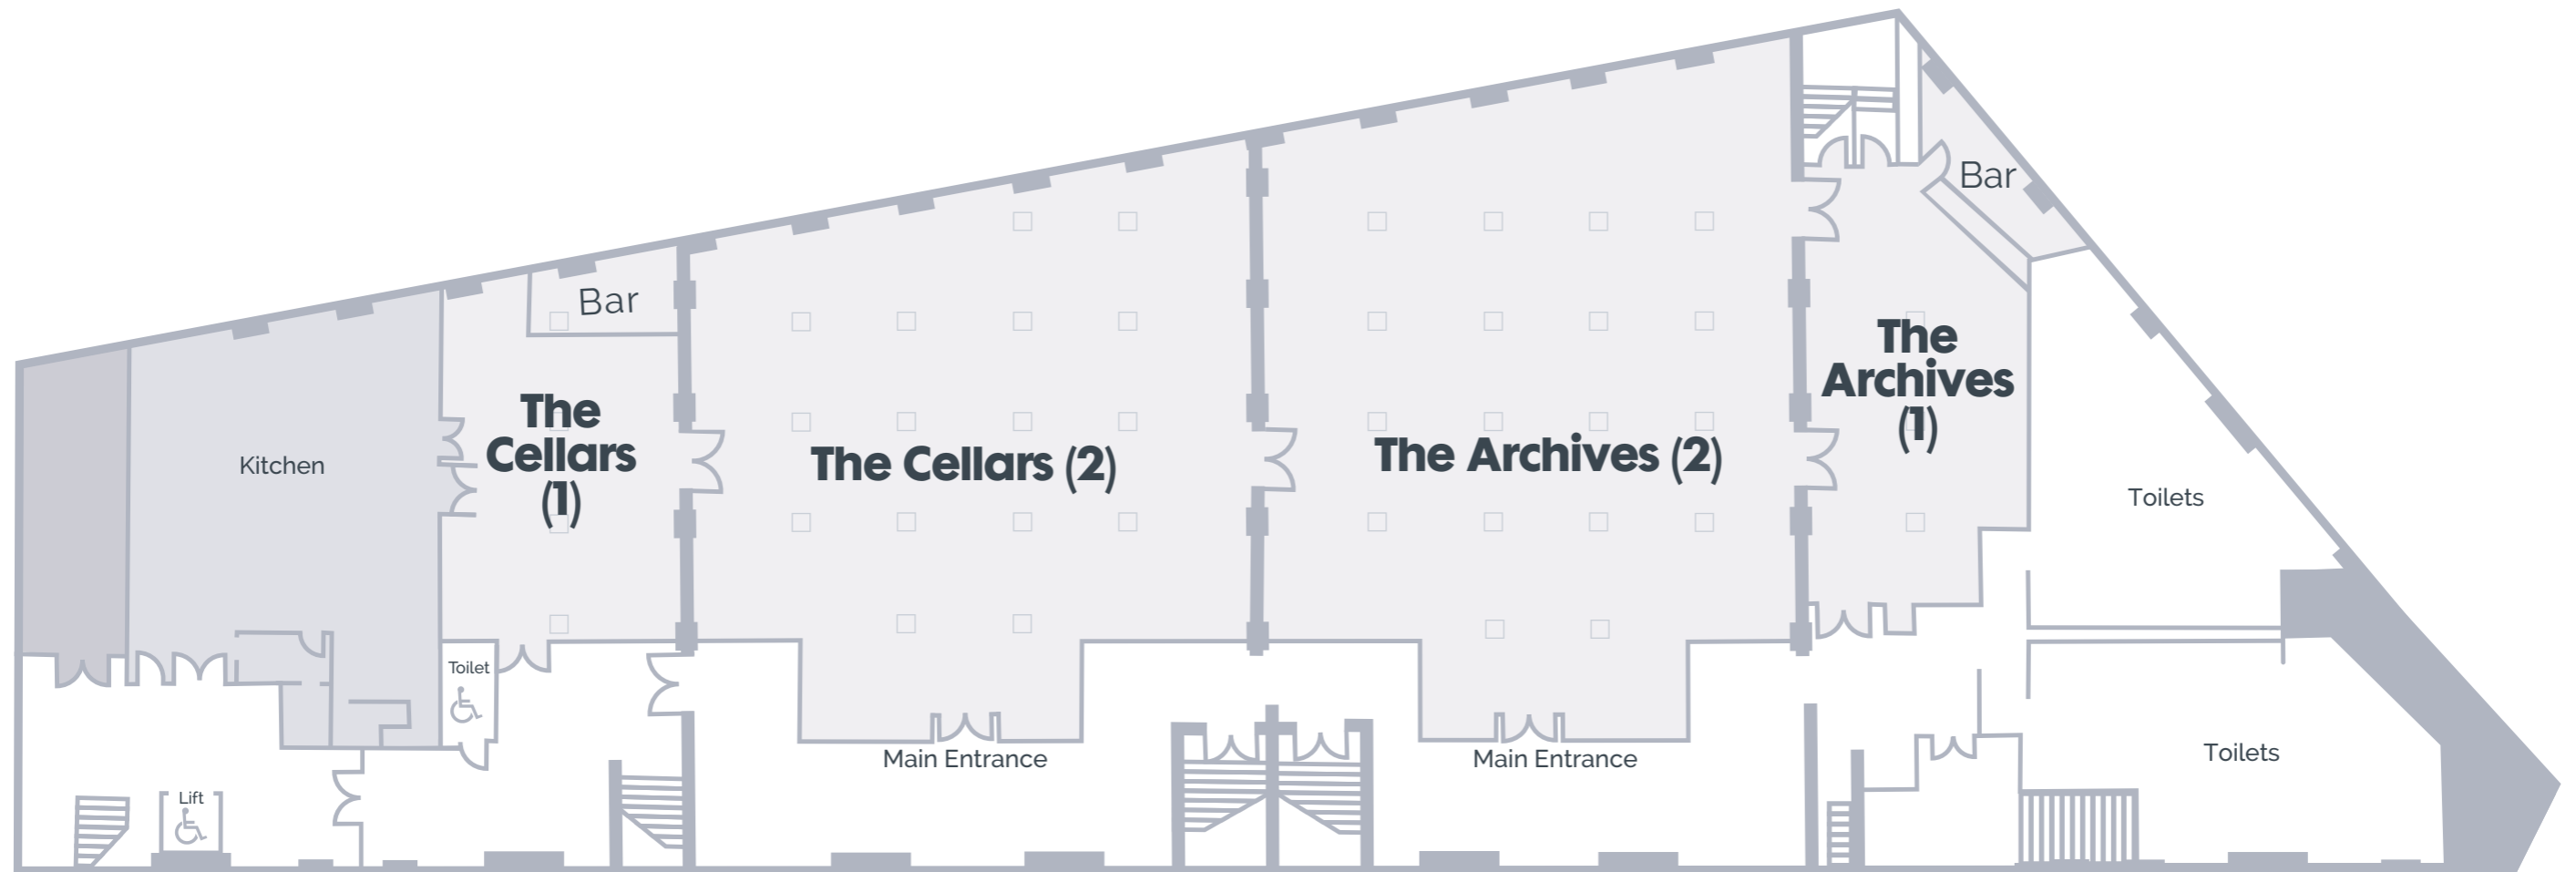

Victoria Warehouse Site Map

◀ E3 Car Park

Main Entrance
Trafford Wharf Road

Victoria Warehouse Hotel Ground Floor

Victoria Warehouse Hotel Basement level

Cotton Sheds Ground floor

Cotton Sheds First floor

Square cubic meters:

Shed E	308	Shed G	600
Shed F	600	Mezzanine	512

The Bays

Square cubic meters:

Bay 1

207

Bay 2

414

The Archives

116

Cellars 2

300

The Skyhook

Square cubic meters:

The Skyhook **127**

The Cinema

Step free
entrance

Main Entrance

Square cubic meters:

The Cinema **32**