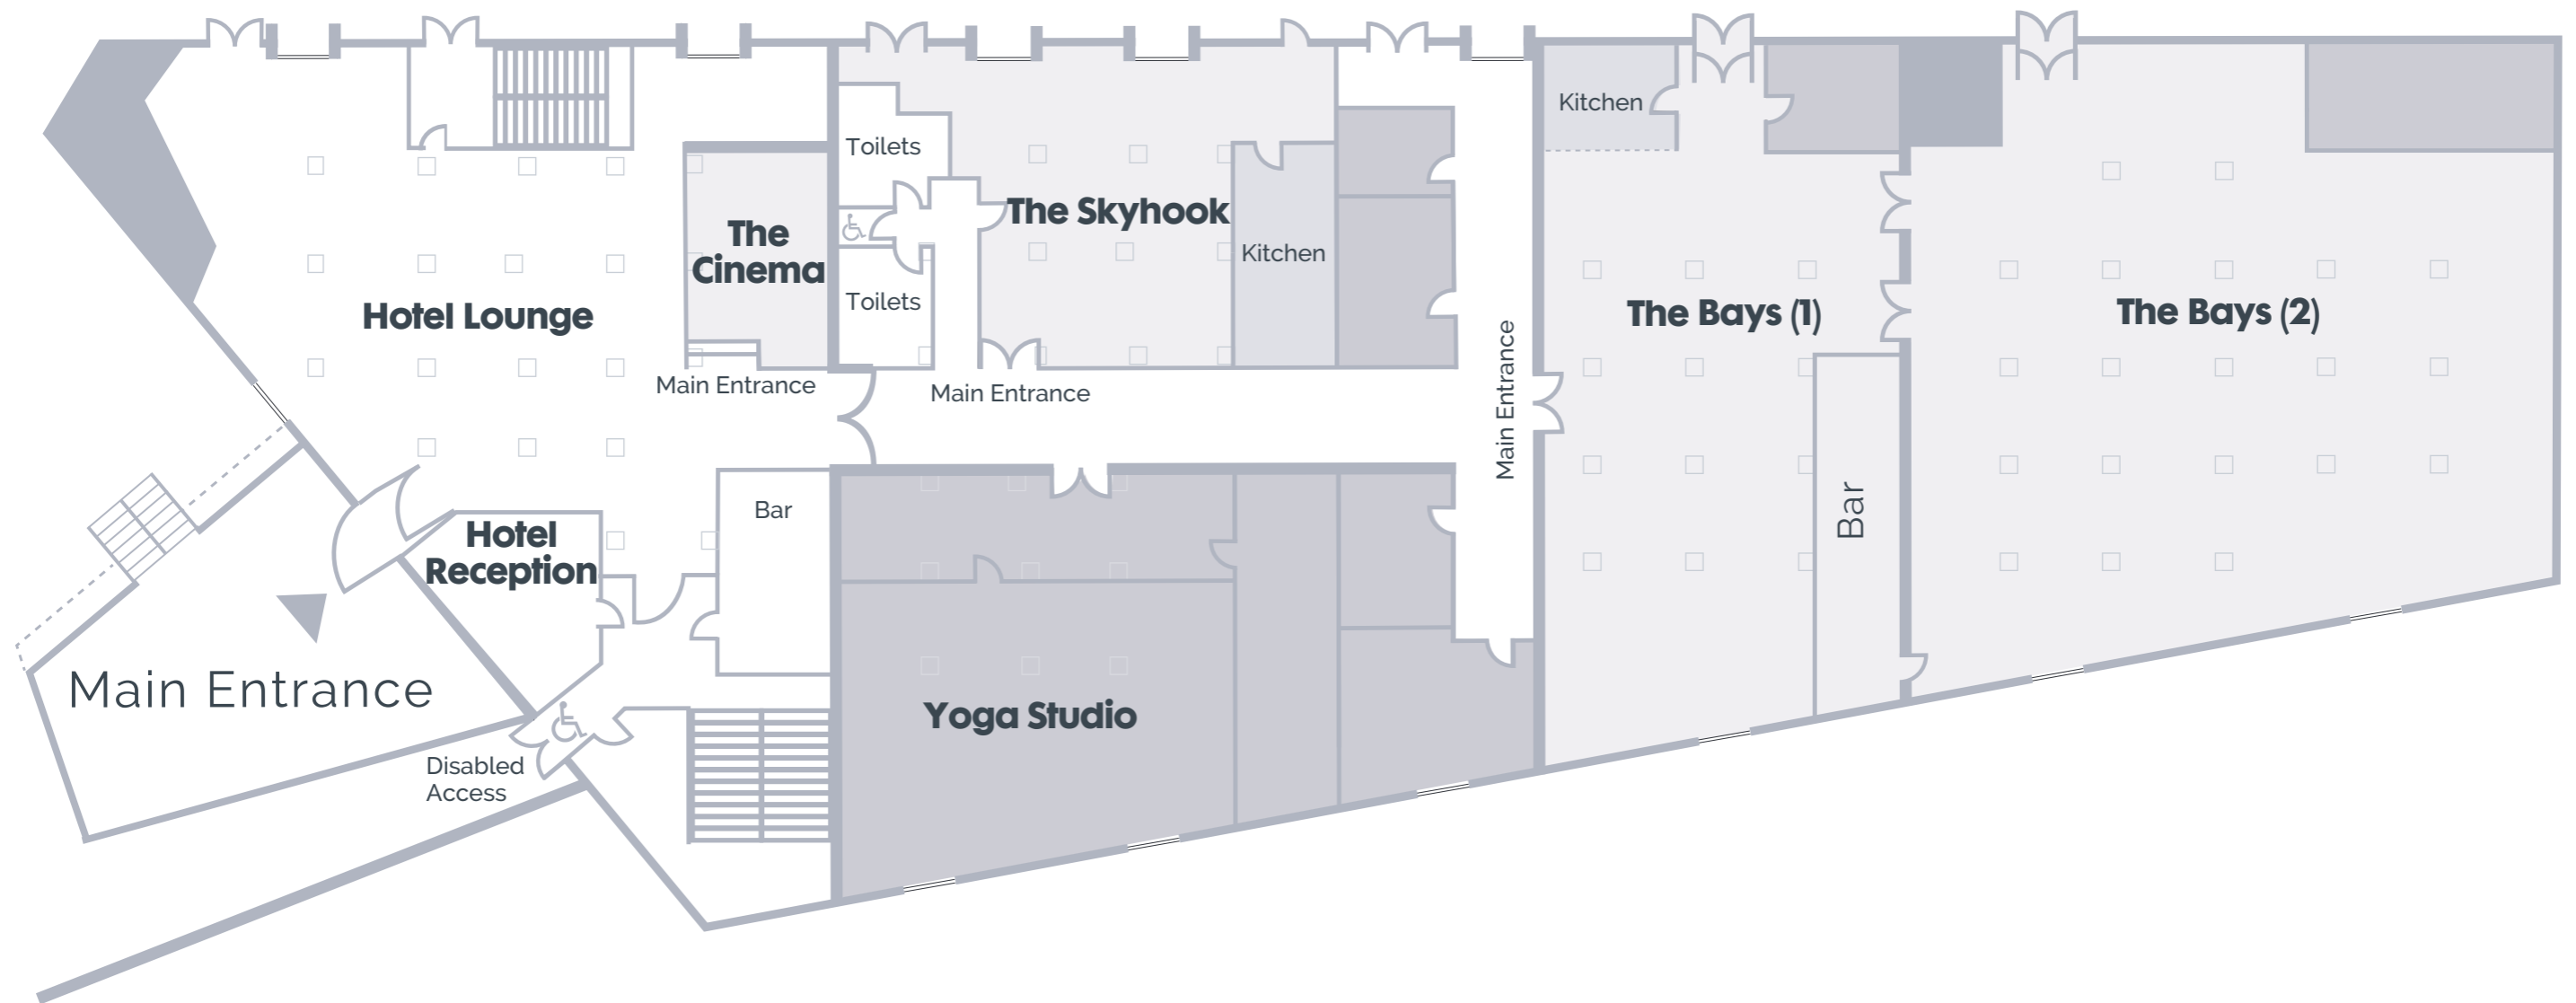

Victoria Warehouse Site Map

◀ E3 Car Park

Main Entrance
Trafford Wharf Road

Victoria Warehouse Hotel Ground Floor

Victoria Warehouse Hotel Basement level

Cotton Sheds Ground floor

Cotton Sheds First floor

Square cubic meters:

Shed E	308	Shed G	600
Shed F	600	Mezzanine	512

The Bays

Square cubic meters:

Bay 1

207

Bay 2

414

The Archives

116

Cellars 2

300

The Skyhook

Square cubic meters:

The Skyhook **127**

The Cinema

Step free
entrance

Main Entrance

Square cubic meters:

The Cinema **32**