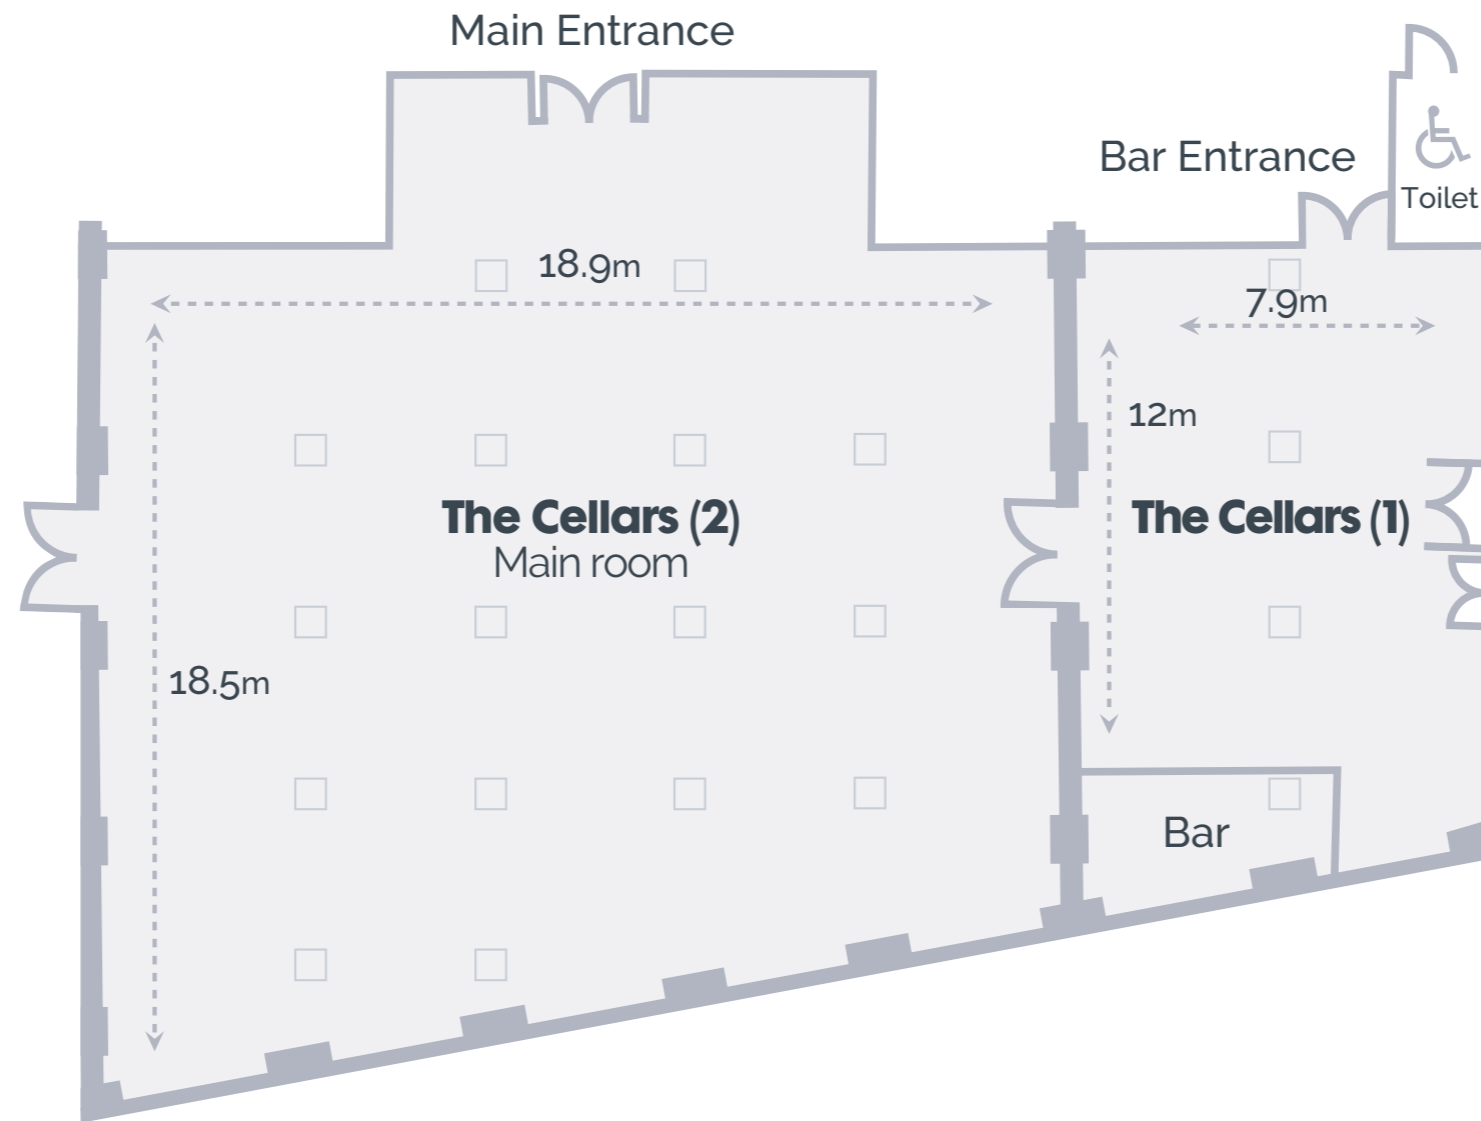

The Cellars

Square cubic meters:

Cellars 1

116

Cellars 2

300